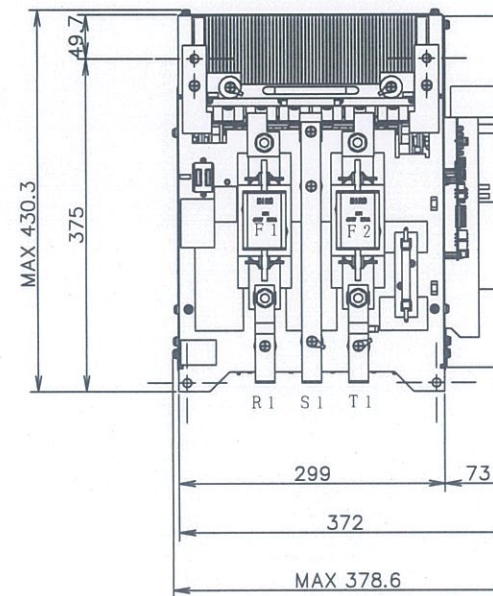

3.3kV  
 RKP B266AE-MV6BD-CYNFKQZW

<TOP VIEW>

<RIGHT VIEW>

<BOTTOM VIEW>

<MAIN VIEW>

<LEFT VIEW>

ISOMETRIC DRAWING