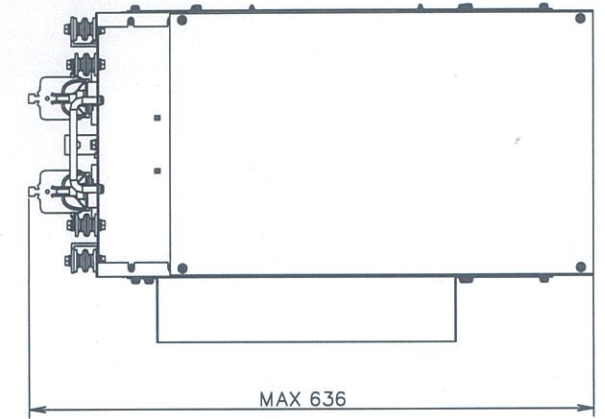

3.3kV  
 RKP B266AE-MV6BD-CYNFKQZW

<TOP VIEW>

<RIGHT VIEW>

<BOTTOM VIEW>

<MAIN VIEW>

<LEFT VIEW>

ISOMETRIC DRAWING