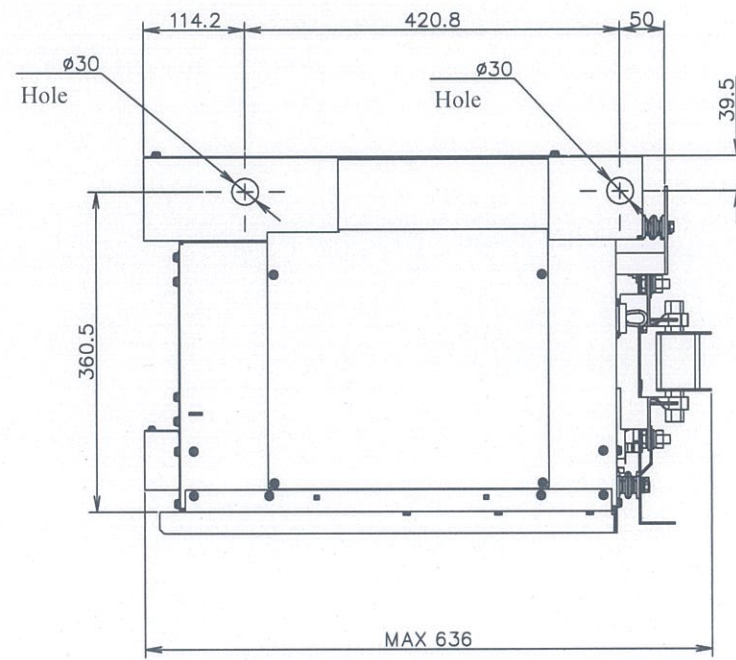

3.3kV  
 RKP B266AE-MV6BD-CYNFKQZW

<TOP VIEW>

<RIGHT VIEW>

<BOTTOM VIEW>

<MAIN VIEW>

<LEFT VIEW>

ISOMETRIC DRAWING